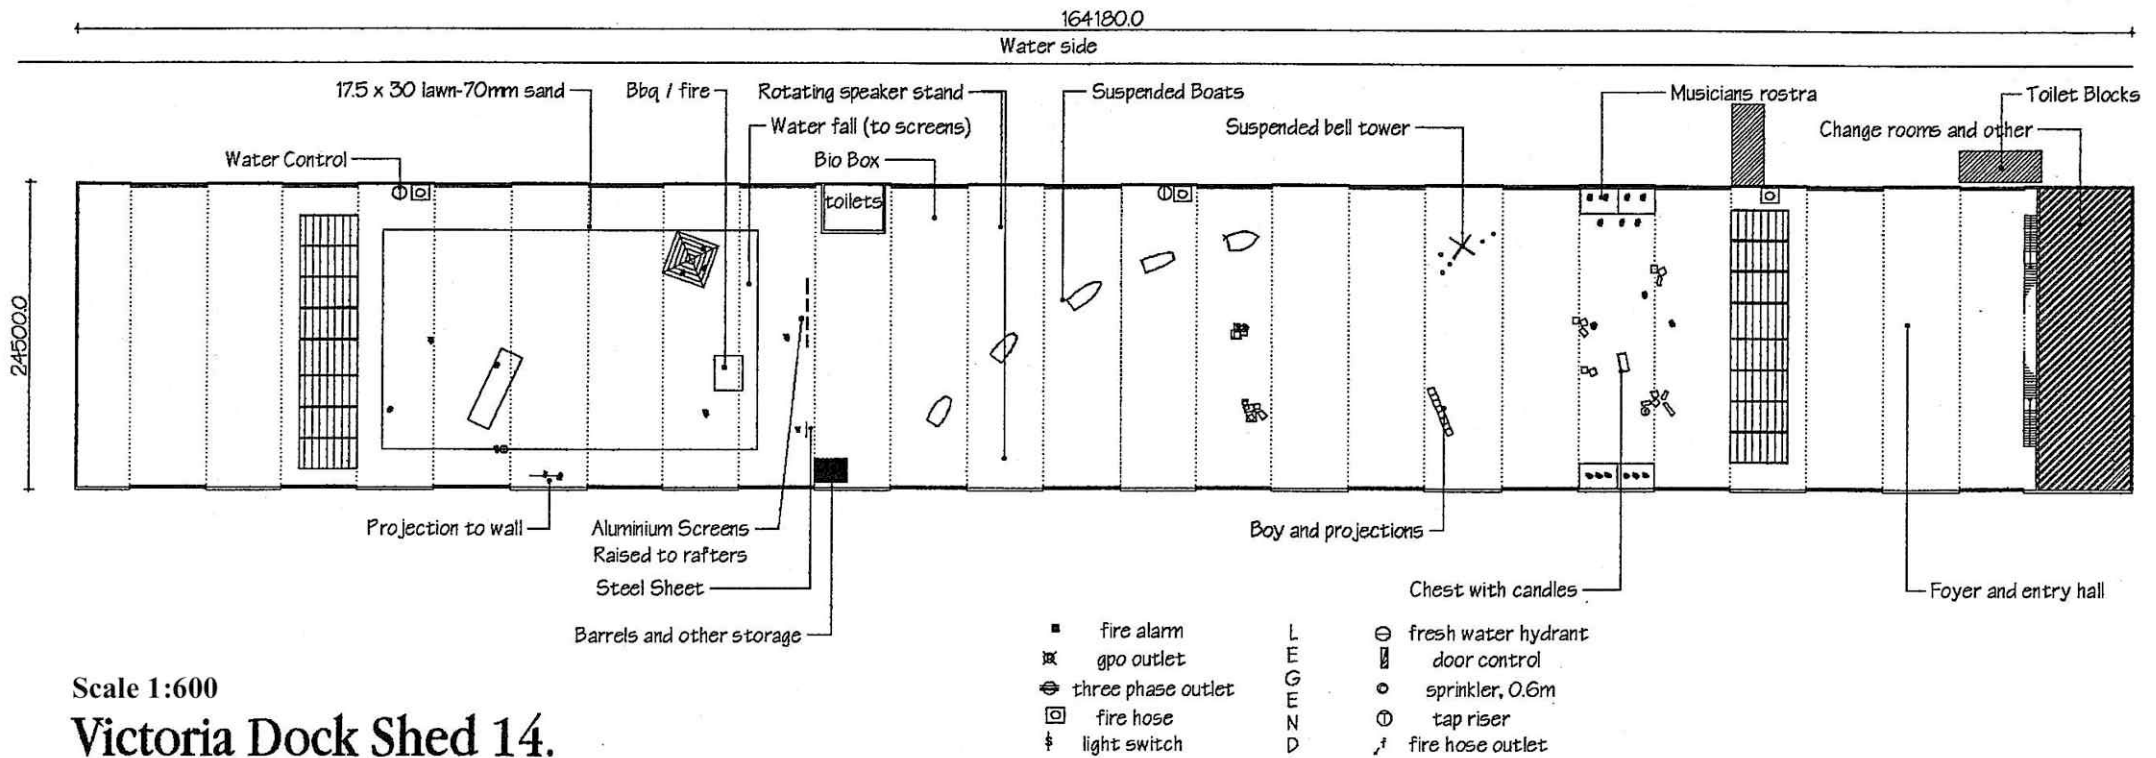

To Traverse Water

An Opera in 2 Parts (Sung in Ecclesiastical and Modern Greek)
By Constantine Koukias

Scale 1:600

Victoria Dock Shed 14.